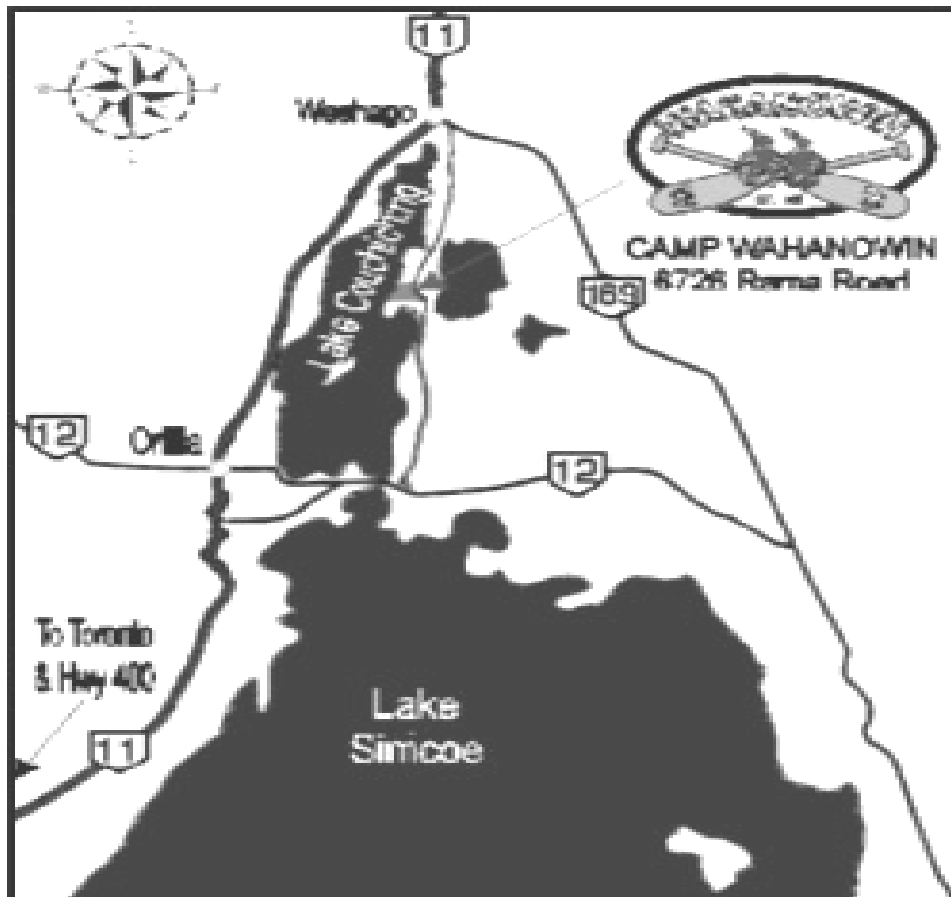

YORK MUSIC CAMP 2018

www.yorkmusiccamp.ca

September 20 to 23

Contact & Location Information

Camp Wahanowin

6726 Rama Road P.O. Box 850,

Orillia, Ontario

L3V 6K8

YMC Office Telephone (Toronto): (416) 482-2600

YMC Office Telephone (Camp): (705) 325-2285

Emergency Cell Phone Contact (during camp): 416 948 9136

Directions to Camp from York Region

1. Take Highway 400 north towards Barrie
2. Follow Highway 11 north towards Orillia
3. Exit on to Highway 12 south (2nd Orillia exit)
4. Continue along 12 through 5 sets of lights, over the Narrows bridge to Rama Road.
5. Turn left (north) on Rama Road and travel for 10km.
6. Camp Wahanowin is on the left (west side of Rama Road).

Driving Time: approximately 90 minutes