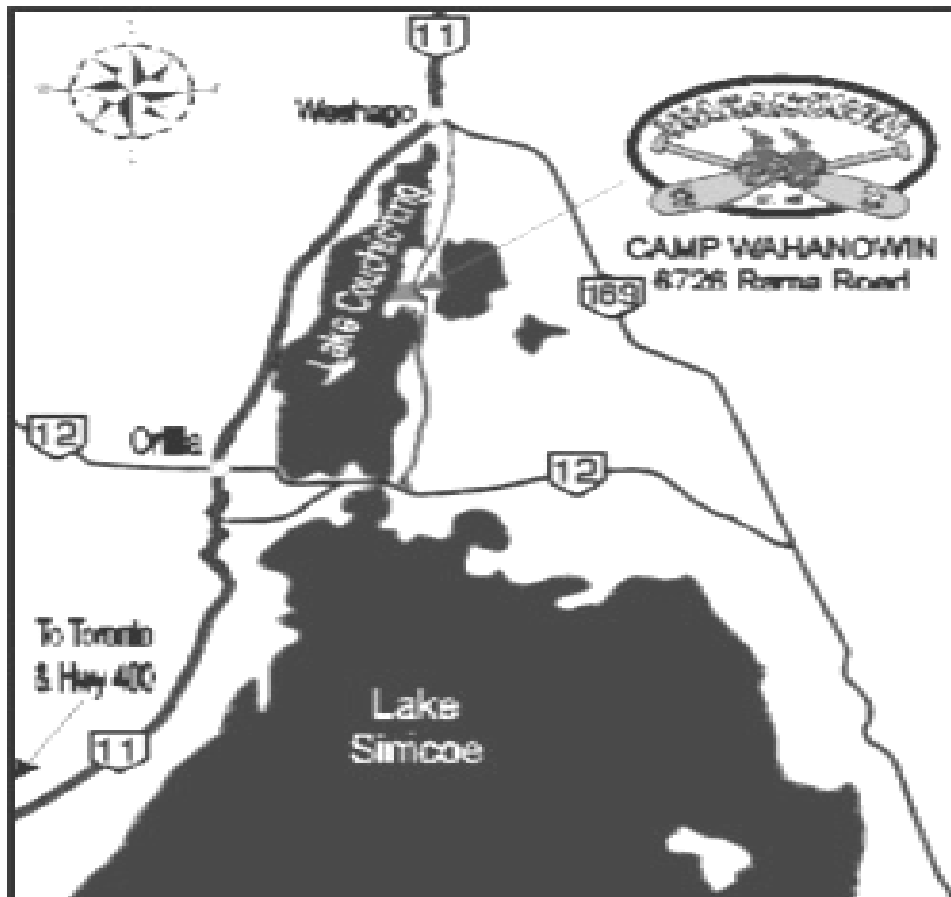

#### **Directions to Camp from York Region**

1. Take Highway 400 north towards Barrie
2. Follow Highway 11 north towards Orillia
3. Exit on to Highway 12 south (2nd Orillia exit)
4. Continue along 12 through 5 sets of lights, over the Narrows bridge to Rama Road.
5. Turn left (north) on Rama Road and travel for 10km.
6. Camp Wahanowin is on the left (west side of Rama Road).

**Driving Time:** approximately 90 minutes